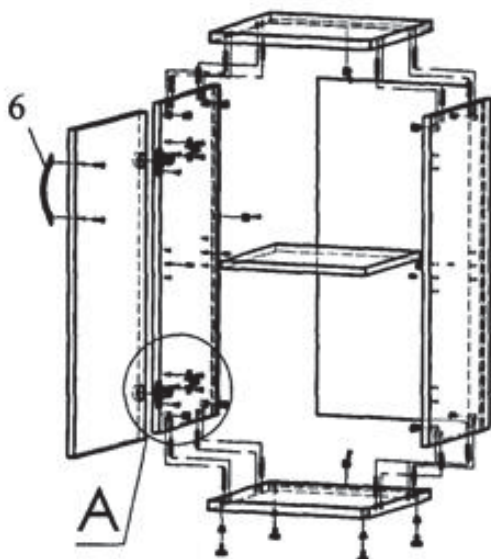

7		2шт
6		1шт
5		4шт
4		4шт
3		4шт
2		8шт
1		8шт