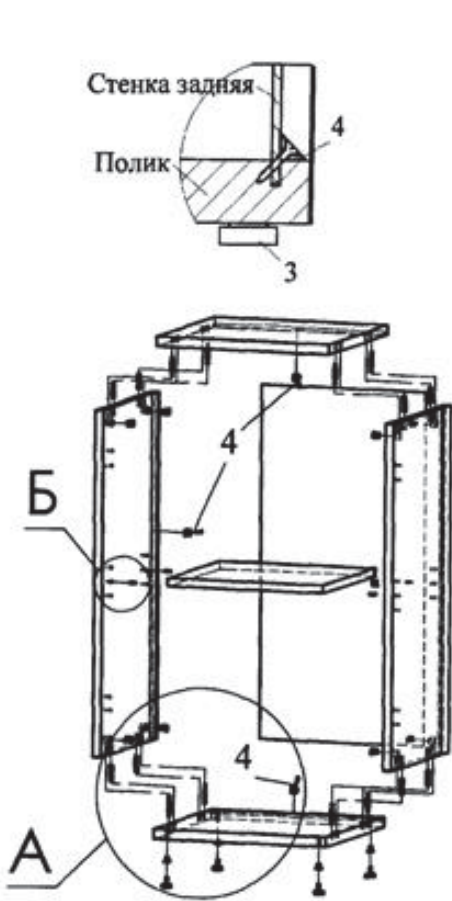

СУ-3

Б

5		4шт
4		4шт
3		4шт
2		8шт
1		8шт

СУ-3.1