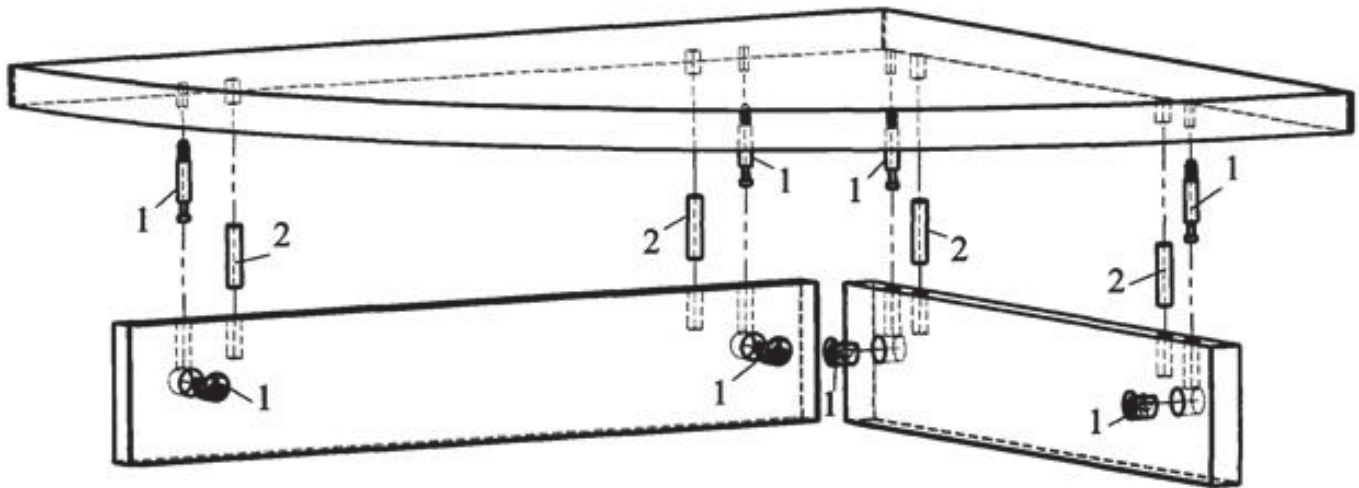

ПМ-1

Надставку к столу крепить
уголками и шурупами (поз.3)

3		4шт
2		4шт
1		4шт