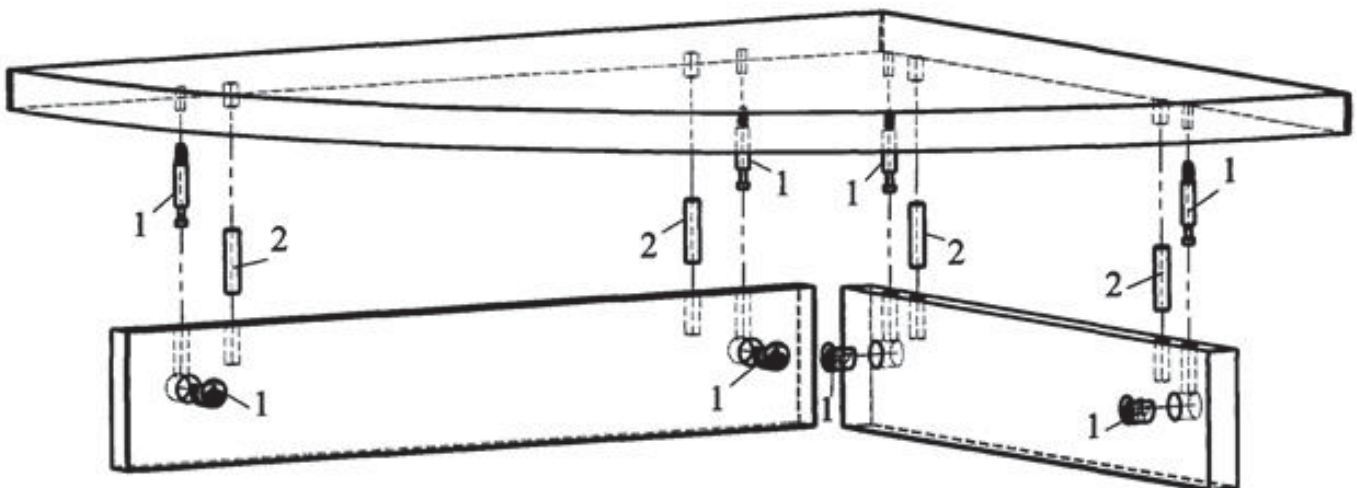

ПМ-1

Надставку к столу крепить
уголками и шурупами (поз.3)

3		4шт
2		4шт
1		4шт